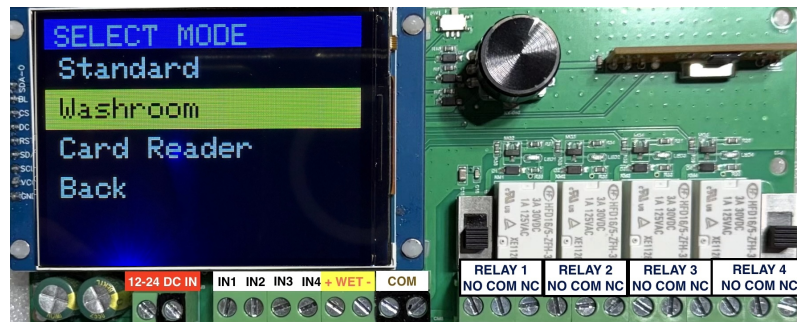

**ADA compliant, UL recognized stainless steel push plates for barrier-free washroom systems.**

Flush mounted — no surface-mounted backbox required. Elegant and clean look that eliminates messy toggle switches and cuts installation time in half. Simply connect 6 colour-coded wires as per the diagram in the Relay Master v6.5 manual.

Push to Open

Push to Lock

Push to Open PBX

Relay Master v6.5 Controller

## SPECIFICATIONS

- **Material:** 304 brushed stainless steel
- **Face Size:** 4" x 4" square — ADA compliant
- **Compliance:** ADA compliant | UL Recognized Component
- **Mounting:** Flush mount — no backbox required
- **LED Ring:** Green = unoccupied | Red = occupied
- **Wiring:** 6 colour-coded wires, connect per Relay Master diagram